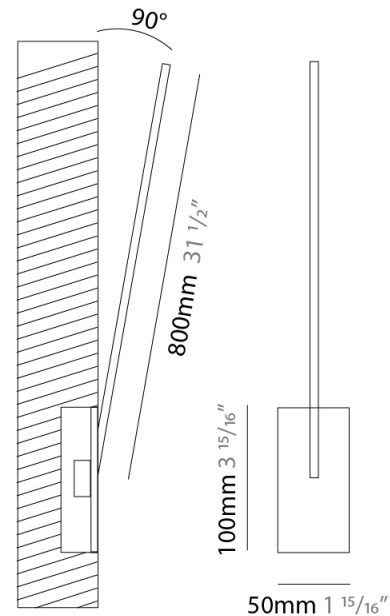

PROJECT	_____
TYPE	_____
SPECIFIER	_____
QUANTITY	_____
DATE	_____

SPILLO 1 ROD RECESSED

D46018- _____ - _____
base number   Color   Finish
                          Temperature   Options

1. To build a product code in our configurator select the specify button on the base model # product page
2. To build a manual product code on this datasheet choose from the options listed below in blue font and add the suffix to the base model #

GENERAL

Series: Spillo
Subseries: Spillo 1 Rod
Brand: Icone
Division: Design
Mounting Type: Recessed
Mounting Location: Wall
Subcategory: Ambient

PHYSICAL

Shape: Rectangle
Width (mm): 50
Width (in): 1 15/16
Height (mm): 800
Height (in): 31 1/2
Light Distribution: Adjustable
Fixture Finish: WHI / BLK / CHR / BGD
Fixture Material: Brass

ELECTRICAL

Lamp Type: LED
Total Output Wattage (W): 10.56
Dimming: 0-10V Dimming
Driver Included: No
Driver Location: Remote
Driver Type: Constant Voltage - 120Vac
Driver Class: Class 2
Input Voltage (V): 120
Output Voltage (V): 12
Upon Request: (Not included, see components) 0-10Vdc dimming / 277Vac

LED

Color Temperature (°K): 2700 / 3000
Nominal Lumen (lm): 880
CRI: >90 CRI
Lamp Life (hrs): 50000

OPTICAL

Adjustability: Tilt 120°

RATINGS AND CERTIFICATIONS

Certified By: Certified for North American Standards
IP rating: IP20