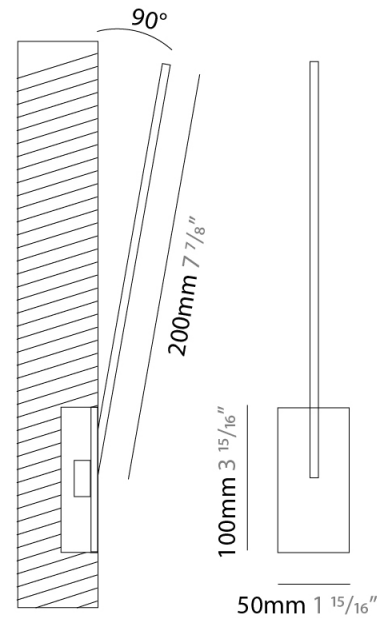

PROJECT	
TYPE	
SPECIFIER	
QUANTITY	
DATE	

SPILLO 1 ROD RECESSED

D46012- -
base number   Color   Finish
                         Temperature   Options

1. To build a product code in our configurator select the specify button on the base model # product page
2. To build a manual product code on this datasheet choose from the options listed below in blue font and add the suffix to the base model #

GENERAL

Series: Spillo
Subseries: Spillo 1 Rod
Brand: Icone
Division: Design
Mounting Type: Recessed
Mounting Location: Wall
Subcategory: Ambient

PHYSICAL

Shape: Rectangle
Width (mm): 50
Width (in): 1 15/16
Height (mm): 200
Height (in): 7 7/8
Light Distribution: Adjustable
Fixture Finish: WHI / BLK / CHR / BGD
Fixture Material: Brass

ELECTRICAL

Lamp Type: LED
Total Output Wattage (W): 2.64
Dimming: 0-10V Dimming
Driver Included: No
Driver Location: Remote
Driver Type: Constant Voltage - 120 / 277Vac
Driver Class: Class 2
Input Voltage (V): 120 - 277
Output Voltage (V): 12
Upon Request: (Not included, see components) 0-10Vdc dimming / 277Vac

LED

Color Temperature (°K): 2700 / 3000
Nominal Lumen (lm): 220
CRI: >90 CRI
Lamp Life (hrs): 50000

OPTICAL

Adjustability: Tilt 120°

RATINGS AND CERTIFICATIONS

Certified By: Certified for North American Standards
IP rating: IP20