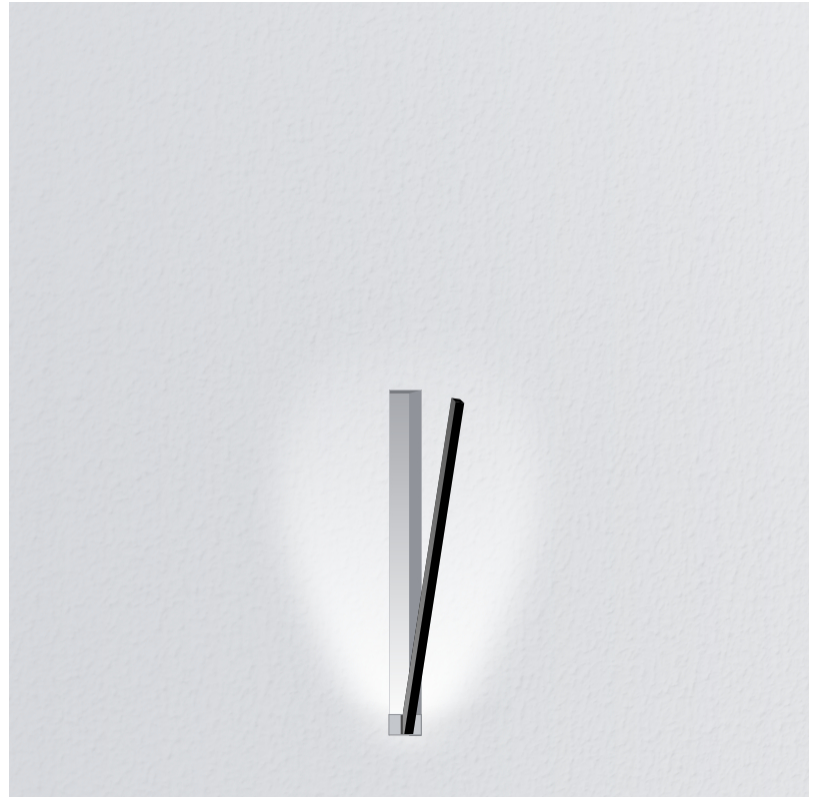

PROJECT
TYPE
SPECIFIER
QUANTITY
DATE

SPILLO 1 ROD RECESSED

D46005- -

base number   Color   Finish
                         Temperature   Options

1. To build a product code in our configurator select the specify button on the base model # product page
2. To build a manual product code on this datasheet choose from the options listed below in blue font and add the suffix to the base model #

GENERAL

Series: Spillo
Subseries: Spillo 1 Rod
Brand: Icone
Division: Design
Mounting Type: Recessed
Mounting Location: Wall
Subcategory: Ambient

PHYSICAL

Shape: Rectangle
Width (mm): 33
Width (in): 1 ⁵/₁₆
Height (mm): 326
Height (in): 12 ¹³/₁₆
Min. Recessing Depth (mm): 30
Min. Recessing Depth (in): 1 ³/₁₆
Light Distribution: Adjustable
[Fixture Finish: WHI / BLK / CHR / BGD](#)
Fixture Material: Brass

ELECTRICAL

Lamp Type: LED
Total Output Wattage (W): 3.96
Dimming: 0-10V Dimming
Driver Included: No
Driver Location: Remote
Driver Type: Constant Voltage - 120 / 277Vac
Driver Class: Class 2
Input Voltage (V): 120 - 277
Output Voltage (V): 12
Upon Request: (Not included, see components) 0-10Vdc dimming / 277Vac

LED

[Color Temperature (°K): 2700 / 3000](#)
Nominal Lumen (lm): 330
CRI: >90 CRI
Lamp Life (hrs): 50000

OPTICAL

Adjustability: Tilt 120°

RATINGS AND CERTIFICATIONS

Certified By: Certified for North American Standards
IP rating: IP20