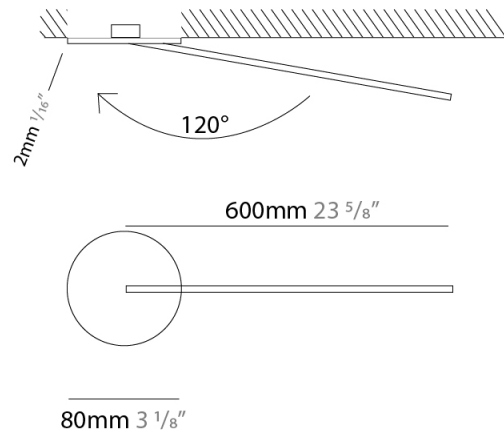

PROJECT	_____
TYPE	_____
SPECIFIER	_____
QUANTITY	_____
DATE	_____

SPILLO 1 ROD RECESSED

D46024- _____ - _____
base number   Color   Finish
                         Temperature   Options

1. To build a product code in our configurator select the specify button on the base model # product page
2. To build a manual product code on this datasheet choose from the options listed below in blue font and add the suffix to the base model #

GENERAL

Series: Spillo
Subseries: Spillo 1 Rod
Brand: Icone
Division: Design
Mounting Type: Recessed
Mounting Location: Wall
Subcategory: Ambient

PHYSICAL

Shape: Rectangle
Width (mm): 50
Width (in): 1 ¹⁵/₁₆
Height (mm): 600
Height (in): 23 ⁵/₈
Light Distribution: Adjustable
Fixture Finish: WHI / BLK / CHR / BGD
Fixture Material: Brass

ELECTRICAL

Lamp Type: LED
Total Output Wattage (W): 7.92
Dimming: Non-Dimmable
Driver Included: No
Driver Location: Remote
Driver Type: Constant Voltage - 120Vac
Driver Class: Class 2
Input Voltage (V): 120
Output Voltage (V): 12
Upon Request: (Not included, see components) 0-10Vdc dimming / 277Vac

LED

Color Temperature (°K): 2700 / 3000
Nominal Lumen (lm): 660
CRI: >90 CRI
Lamp Life (hrs): 50000

OPTICAL

Adjustability: Tilt 120°

RATINGS AND CERTIFICATIONS

Certified By: Certified for North American Standards
IP rating: IP20