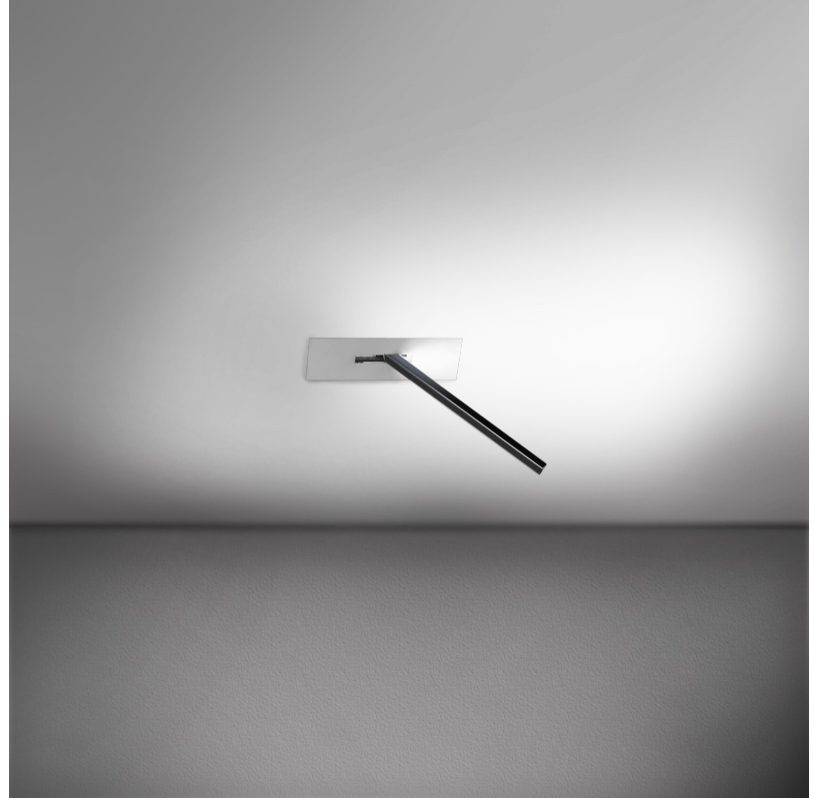

PROJECT	
TYPE	
SPECIFIER	
QUANTITY	
DATE	

SPILLO 1 ROD RECESSED

D46012- -
base number   Color   Finish
                         Temperature   Options

1. To build a product code in our configurator select the specify button on the base model # product page
2. To build a manual product code on this datasheet choose from the options listed below in blue font and add the suffix to the base model #

GENERAL

Series: Spillo
Subseries: Spillo 1 Rod
Brand: Icone
Division: Design
Mounting Type: Recessed
Mounting Location: Wall
Subcategory: Ambient

PHYSICAL

Shape: Rectangle
Width (mm): 50
Width (in): 1 15/16
Height (mm): 200
Height (in): 7 7/8
Light Distribution: Adjustable
Fixture Finish: WHI / BLK / CHR / BGD
Fixture Material: Brass

ELECTRICAL

Lamp Type: LED
Total Output Wattage (W): 2.64
Dimming: 0-10V Dimming
Driver Included: No
Driver Location: Remote
Driver Type: Constant Voltage - 120 / 277Vac
Driver Class: Class 2
Input Voltage (V): 120 - 277
Output Voltage (V): 12
Upon Request: (Not included, see components) 0-10Vdc dimming / 277Vac

LED

Color Temperature (°K): 2700 / 3000
Nominal Lumen (lm): 220
CRI: >90 CRI
Lamp Life (hrs): 50000

OPTICAL

Adjustability: Tilt 120°

RATINGS AND CERTIFICATIONS

Certified By: Certified for North American Standards
IP rating: IP20