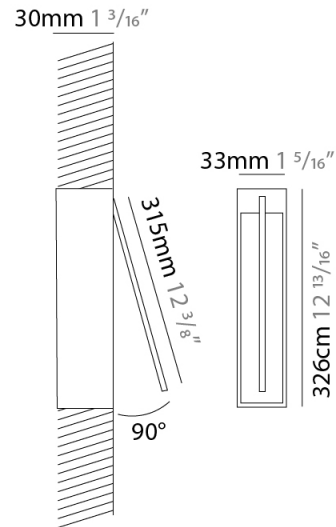

GENERAL

Series: Spillo
 Subseries: Spillo 1 Rod
 Brand: Icone
 Division: Design
 Mounting Type: Recessed
 Mounting Location: Wall
 Subcategory: Ambient

PHYSICAL

Shape: Rectangle
 Width (mm): 33
 Width (in): 1 ⁵/₁₆
 Height (mm): 126
 Height (in): 4 ¹⁵/₁₆
 Min. Recessing Depth (mm): 30
 Min. Recessing Depth (in): 1 ³/₁₆
 Light Distribution: Adjustable
[Fixture Finish: WHI / BLK / CHR / BGD](#)
 Fixture Material: Brass

GENERAL

Series: Spillo
 Subseries: Spillo 1 Rod
 Brand: Icone
 Division: Design
 Mounting Type: Recessed
 Mounting Location: Wall
 Subcategory: Ambient

PHYSICAL

Shape: Rectangle
 Width (mm): 33
 Width (in): 1 5/16
 Height (mm): 226
 Height (in): 8 7/8
 Min. Recessing Depth (mm): 30
 Min. Recessing Depth (in): 1 3/16
 Light Distribution: Adjustable
[Fixture Finish: WHI / BLK / CHR / BGD](#)
 Fixture Material: Brass

GENERAL

Series: Spillo
 Subseries: Spillo 1 Rod
 Brand: Icone
 Division: Design
 Mounting Type: Recessed
 Mounting Location: Wall
 Subcategory: Ambient

PHYSICAL

Shape: Rectangle
 Width (mm): 33
 Width (in): 1 ⁵/₁₆
 Height (mm): 326
 Height (in): 12 ¹³/₁₆
 Min. Recessing Depth (mm): 30
 Min. Recessing Depth (in): 1 ³/₁₆
 Light Distribution: Adjustable
[Fixture Finish: WHI / BLK / CHR / BGD](#)
 Fixture Material: Brass

LED

[Color Temperature \(°K\): 2700 / 3000](#)
 Nominal Lumen (lm): 330
 CRI: >90 CRI
 Lamp Life (hrs): 50000

OPTICAL

Adjustability: Tilt 120°

RATINGS AND CERTIFICATIONS

Certified By: Certified for North American Standards
 IP rating: IP20