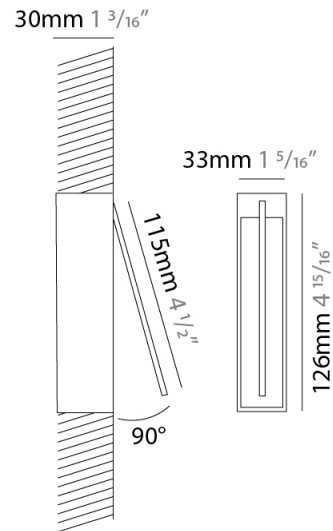

GENERAL

Series: Spillo
 Subseries: Spillo 1 Rod
 Brand: Icone
 Division: Design
 Mounting Type: Recessed
 Mounting Location: Wall
 Subcategory: Ambient

PHYSICAL

Shape: Rectangle
 Width (mm): 33
 Width (in): 1 ⁵/₁₆
 Height (mm): 126
 Height (in): 4 ¹⁵/₁₆
 Min. Recessing Depth (mm): 30
 Min. Recessing Depth (in): 1 ³/₁₆
 Light Distribution: Adjustable
[Fixture Finish: WHI / BLK / CHR / BGD](#)
 Fixture Material: Brass

LED

[Color Temperature \(°K\): 2700 / 3000](#)
 Nominal Lumen (lm): 110
 CRI: >90 CRI
 Lamp Life (hrs): 50000

OPTICAL

Adjustability: Tilt 120°

RATINGS AND CERTIFICATIONS

Certified By: Certified for North American Standards
 IP rating: IP20

GENERAL

Series: Spillo
 Subseries: Spillo 1 Rod
 Brand: Icone
 Division: Design
 Mounting Type: Recessed
 Mounting Location: Wall
 Subcategory: Ambient

PHYSICAL

Shape: Rectangle
 Width (mm): 33
 Width (in): 1 5/16
 Height (mm): 226
 Height (in): 8 7/8
 Min. Recessing Depth (mm): 30
 Min. Recessing Depth (in): 1 3/16
 Light Distribution: Adjustable
[Fixture Finish: WHI / BLK / CHR / BGD](#)
 Fixture Material: Brass