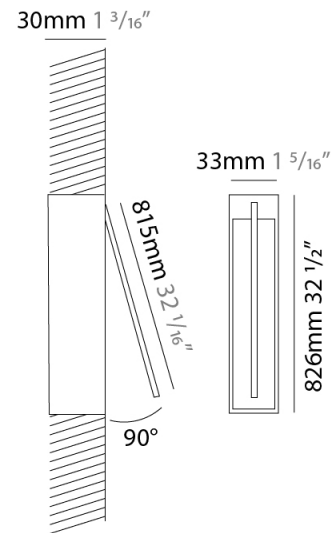

GENERAL

Series: Spillo
 Subseries: Spillo 1 Rod
 Brand: Icone
 Division: Design
 Mounting Type: Recessed
 Mounting Location: Wall
 Subcategory: Ambient

PHYSICAL

Shape: Rectangle
 Width (mm): 33
 Width (in): 1 5/16
 Height (mm): 226
 Height (in): 8 7/8
 Min. Recessing Depth (mm): 30
 Min. Recessing Depth (in): 1 3/16
 Light Distribution: Adjustable
[Fixture Finish: WHI / BLK / CHR / BGD](#)
 Fixture Material: Brass

GENERAL

Series: Spillo
 Subseries: Spillo 1 Rod
 Brand: Icone
 Division: Design
 Mounting Type: Recessed
 Mounting Location: Wall
 Subcategory: Ambient

PHYSICAL

Shape: Rectangle
 Width (mm): 33
 Width (in): 1 ⁵/₁₆
 Height (mm): 326
 Height (in): 12 ¹³/₁₆
 Min. Recessing Depth (mm): 30
 Min. Recessing Depth (in): 1 ³/₁₆
 Light Distribution: Adjustable
[Fixture Finish: WHI / BLK / CHR / BGD](#)
 Fixture Material: Brass

GENERAL

Series: Spillo
 Subseries: Spillo 1 Rod
 Brand: Icone
 Division: Design
 Mounting Type: Recessed
 Mounting Location: Wall
 Subcategory: Ambient

PHYSICAL

Shape: Rectangle
 Width (mm): 33
 Width (in): 1 ⁵/₁₆
 Height (mm): 826
 Height (in): 32 ¹/₂
 Min. Recessing Depth (mm): 30
 Min. Recessing Depth (in): 1 ³/₁₆
 Light Distribution: Adjustable
[Fixture Finish: WHI / BLK / CHR / BGD](#)
 Fixture Material: Brass

LED

[Color Temperature \(°K\): 2700 / 3000](#)
 Nominal Lumen (lm): 880
 CRI: >90 CRI
 Lamp Life (hrs): 50000

OPTICAL

Adjustability: Tilt 120°

RATINGS AND CERTIFICATIONS

Certified By: Certified for North American Standards
 IP rating: IP20