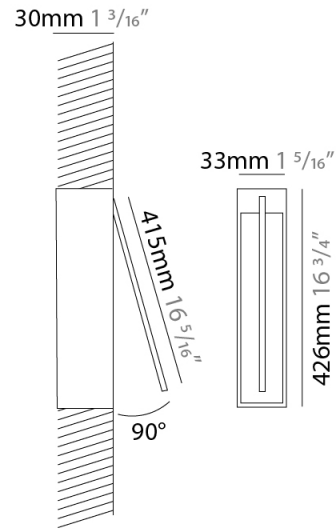

SPILLO 1 ROD RECESSED

D46006- -

base number
Color   Finish
Temperature   Options

1. To build a product code in our configurator select the specify button on the base model # product page
2. To build a manual product code on this datasheet choose from the options listed below in blue font and add the suffix to the base model #

GENERAL

Series: Spillo
Subseries: Spillo 1 Rod
Brand: Icone
Division: Design
Mounting Type: Recessed
Mounting Location: Wall
Subcategory: Ambient

PHYSICAL

Shape: Rectangle
Width (mm): 33
Width (in): 1 5/16
Height (mm): 426
Height (in): 16 3/4
Min. Recessing Depth (mm): 30
Min. Recessing Depth (in): 1 3/16
Light Distribution: Adjustable
[Fixture Finish: WHI / BLK / CHR / BGD](#)
Fixture Material: Brass

ELECTRICAL

Lamp Type: LED
Total Output Wattage (W): 4.8
Dimming: 0-10V Dimming
Driver Included: No
Driver Location: Remote
Driver Type: Constant Voltage - 120Vac
Driver Class: Class 2
Input Voltage (V): 120
Output Voltage (V): 12
Upon Request: (Not included, see components) 0-10Vdc dimming / 277Vac

LED

[Color Temperature (°K): 2700 / 3000](#)
Nominal Lumen (lm): 440
CRI: >90 CRI
Lamp Life (hrs): 50000

OPTICAL

Adjustability: Tilt 120°

RATINGS AND CERTIFICATIONS

Certified By: Certified for North American Standards
IP rating: IP20

PROJECT
TYPE
SPECIFIER
QUANTITY
DATE